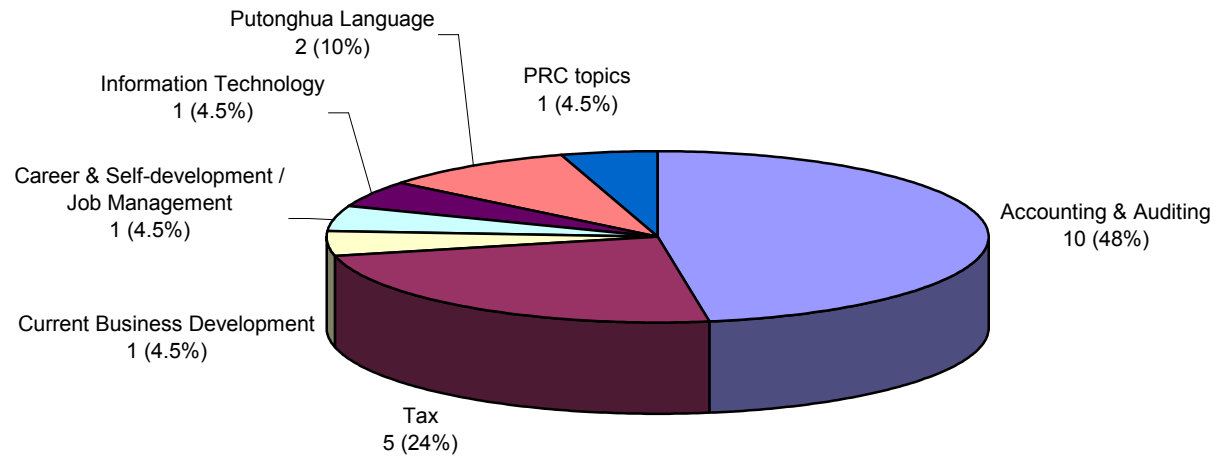

Practical Training Statistics 2007

Coverage of Practical Training Functions

Functions and Enrolment Statistics

2007	
Number of Enrolment	1152
Number of Functions:	21
<ul style="list-style-type: none"> • Seminar • Workshop 	<p>12</p> <p>9</p>
Total Course Hours:	94
<ul style="list-style-type: none"> • Seminar • Workshop 	<p>33</p> <p>61</p>