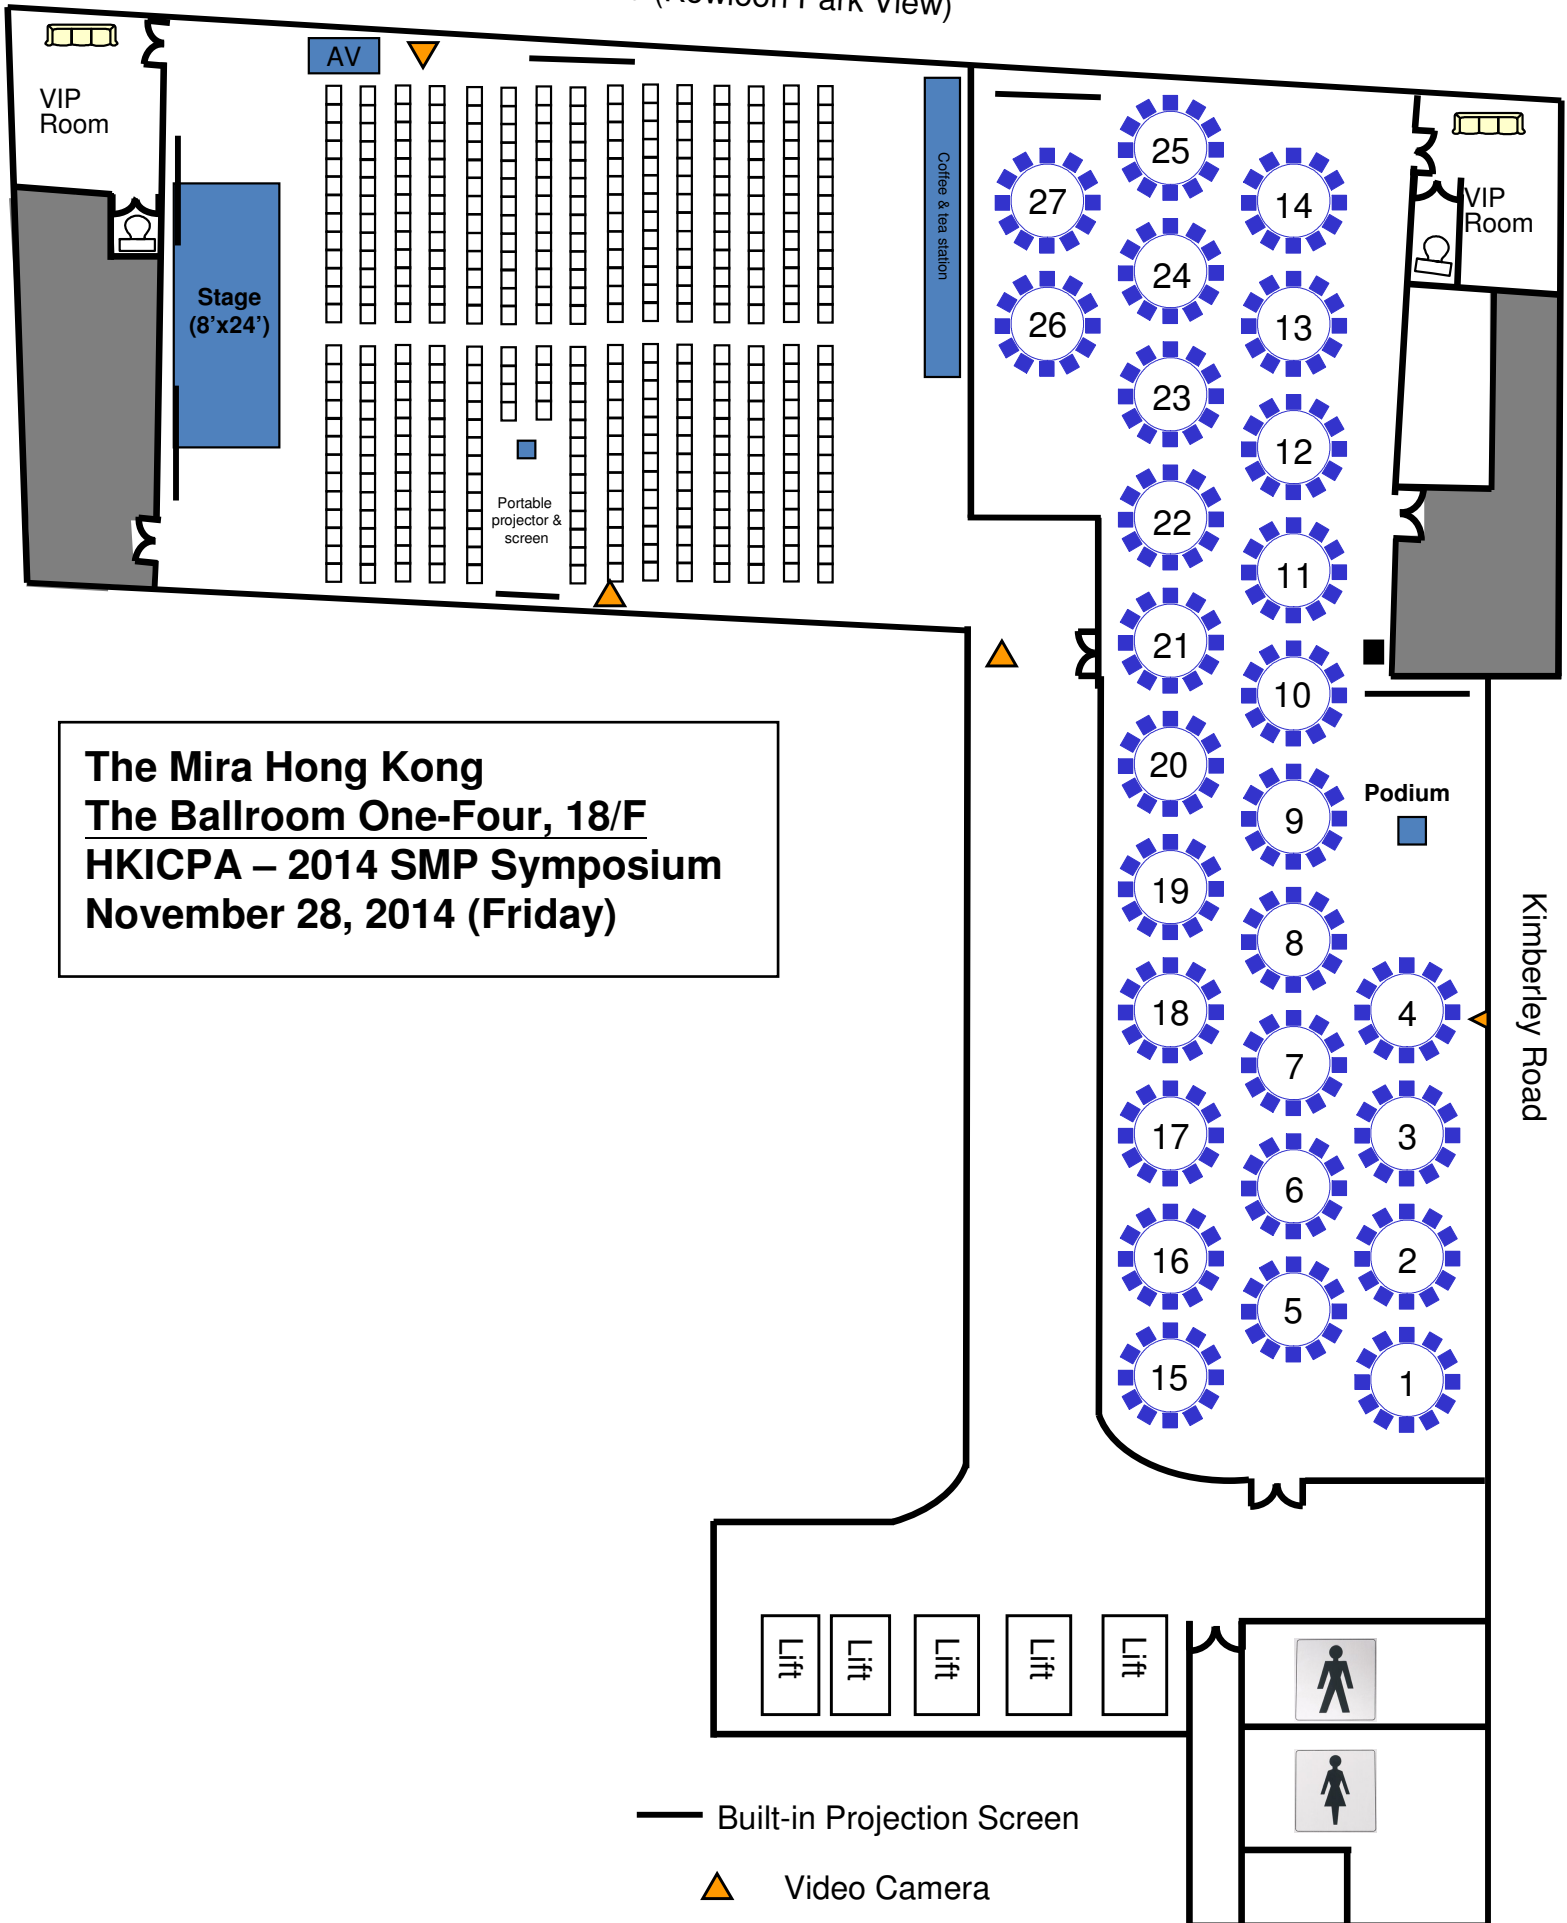

Nathan Road (Kowloon Park View)

The Mira Hong Kong
The Ballroom One-Four, 18/F
HKICPA – 2014 SMP Symposium
November 28, 2014 (Friday)

— Built-in Projection Screen

▲ Video Camera

To Service Lift

Kimberley Road