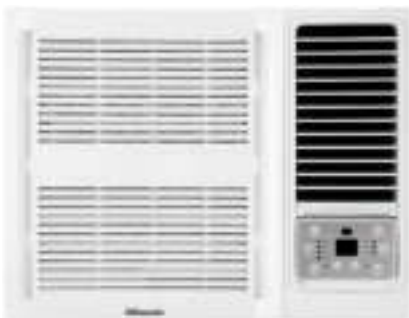

Rasonic Window Type Air-Conditioner - with remote control

Model : RCX18HA 2HP - Suggest Retail Price $7,700	Staff Offer $4,520
Model : RCX12HA 1.5HP - Suggest Retail Price $6,400	Staff Offer $3,620
Model : RCX9HA 1HP - Suggest Retail Price $5,200	Staff Offer $2,860
Model : RCX7HA 3/4HP - Suggest Retail Price $4,200	Staff Offer $2,280

For any enquiries, please contact *Raymond Fan* of Easy Stores Ltd Contact No : 9838-3404 (whatsapp) Email : raymondf@hk-esl.com