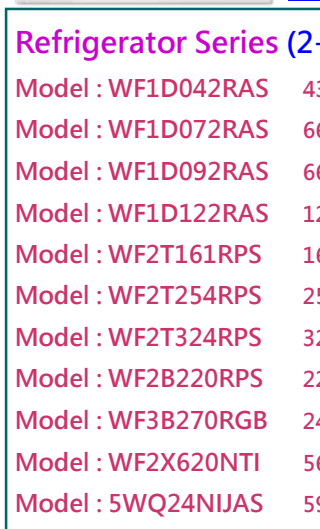

Refrigerator Series (2-year Whirlpool Warranty) *FREE DELIVERY **FREE INSTALLATION

Model : WF1D042RAS	43L Single Door Fridge-Silver Grey(HxWxD): 440x510x470mm	SRP $1,848	Staff Offer $1,250
Model : WF1D072RAS	66L Single Door Fridge-Silver Grey(HxWxD): 700x480x450mm	SRP $2,048	Staff Offer $1,550
Model : WF1D092RAS	66L Single Door Fridge-Silver Grey(HxWxD): 850x480x450mm	SRP $2,148	Staff Offer $1,650
Model : WF1D122RAS	122L Single Door Fridge-Steel (Hx WxD): 840x495x558mm	SRP $2,448	Staff Offer $1,800
Model : WF2T161RPS	168L 2-Door Fridge-Platinum Silver(HxWxD): 1394x494x577mm	SRP $3,498	Staff Offer $2,500
Model : WF2T254RPS	251L 2-Door Fridge-Platinum Silver(HxWxD): 1656x550x605mm	SRP $4,598	Staff Offer $3,180
Model : WF2T324RPS	321L 2-Door Fridge-Platinum Silver(HxWxD): 1696x595x675mm	SRP $5,648	Staff Offer $3,700
Model : WF2B220RPS	228L 2-Door Fridge-Platinum Silver(HxWxD): 1630x550x605mm	SRP $4,798	Staff Offer $3,200
Model : WF3B270RGB	241L 3-Door Fridge-Glass Burgundy(HxWxD): 1591x550x668mm	SRP $5,590	Staff Offer $4,330
Model : WF2X620NTI	569L 2-Door Fridge-Platinum Silver(HxWxD): 1802x915x727mm	SRP $11,390	Staff Offer $9,400
Model : 5WQ24NIJAS	591L 4-Door Fridge-Platinum Silver(HxWxD): 1875x910x710mm	SRP $16,800	Staff Offer $10,300